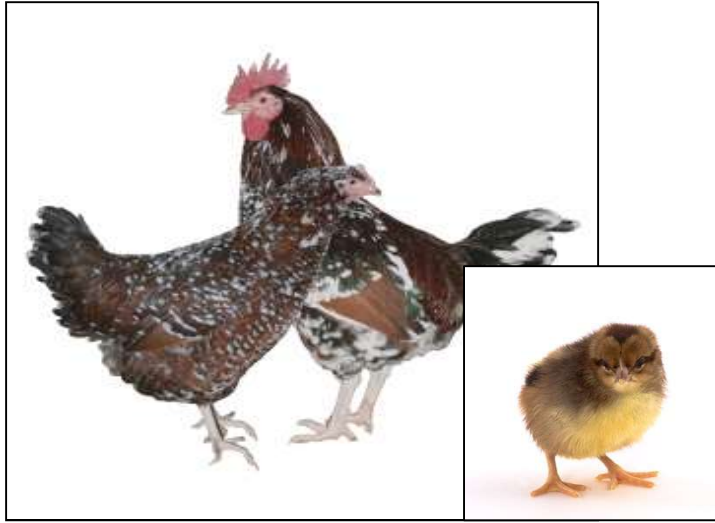

Speckled Sussex (Female)

Breed Characteristics

Class:	English
Origin:	England
Comb Type:	Single Comb
Egg Color:	Brown
Egg Size:	Large
Production:	Very Good 4/week
Matures:	Moderately Early
Bird Size:	Heavy 7 - 9 lbs
Broody:	Yes
Hardiness:	Very Cold Hardy
Personality:	Calm

Sussex chickens are a heavy breed developed by the English more than a century ago. This variety is called speckled because of the white spangles on the ends of its otherwise dark mahogany colored feathers. This dual purpose breed lays light brown eggs.