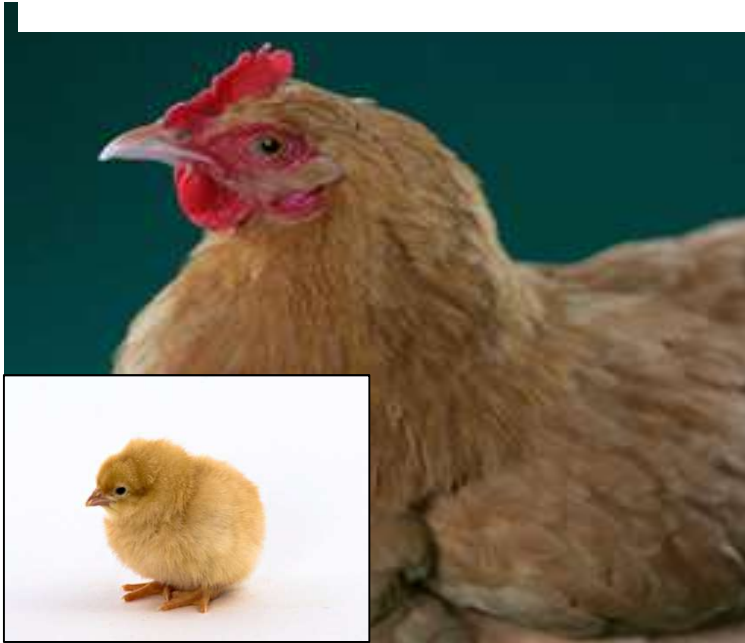

Buff Orpington (Female)

Breed Characteristics

Comb Type: Single Comb

Egg Color: Brown

Egg Size: Large

Production: Good 3/week

Bird Size: Heavy 7-8 lbs

Broody: Yes

Hardiness: Cold Tolerant

Personality: Calm and Patient

Orpingtons are big, friendly dual-purpose birds originally developed in the UK, and for many small farms Orpingtons are the only way to go! They're friendly and cold-hardy due to their fluffy plumage.