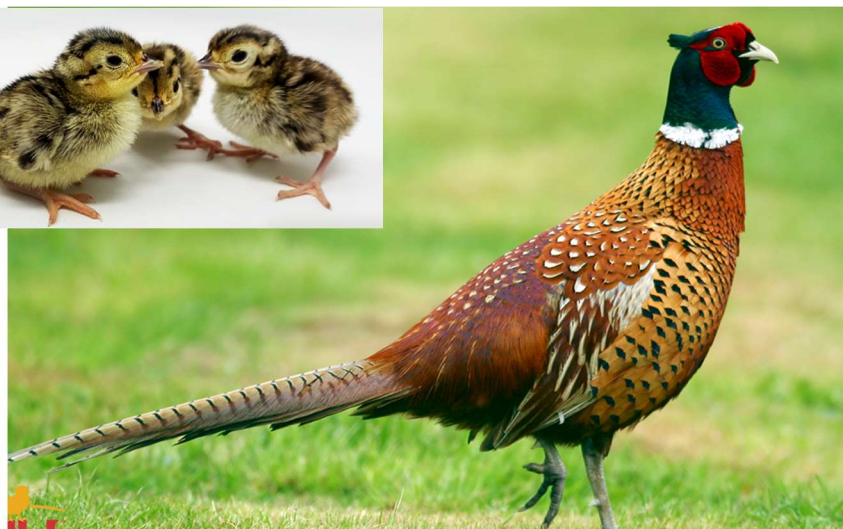

Ringneck Pheasant

Purpose: Game

Egg color: White

Egg size: Small

Production:

60 eggs/ YEAR

Broody: Rarely

Hardiness: Cold & Heat hardy

Personality: Flighty

Mature Weight: 2-3#

The Chinese Ringneck pheasant is the most popular breed of pheasant available in the U.S. Also, pheasants can be found all over the world. The Ringneck pheasant is mostly used for hunting and stocking wildlife primarily because of its ability to fly and adaptability to the wild.